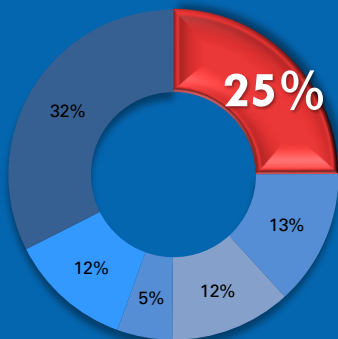

STRONGEST BRAND IN THE BRANT REGION CITY OF BRANTFORD, COUNTY OF BRANT AND SURROUNDING AREAS

Undeniably, the **RE/MAX** Brand is **#1** in the City of Brantford, County of Brant and surrounding areas, maintaining a majority brand presence of **25%** for total transactions. The graph displays properties sold and leased in units (listings and buyers) from between January 1 to March 1, 2020.