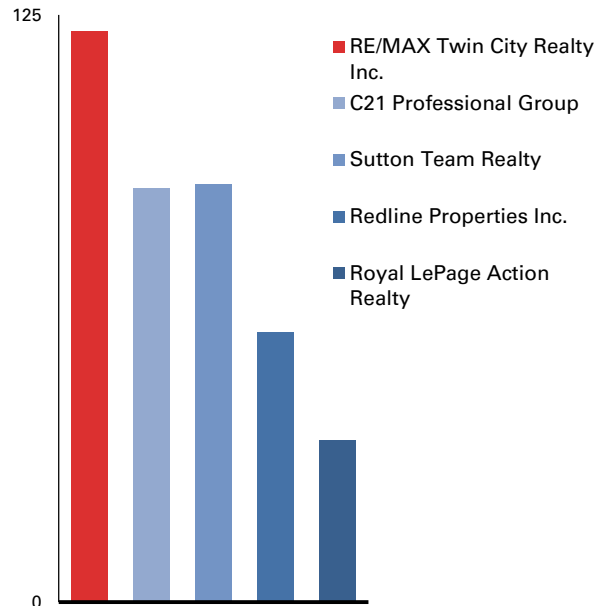

RE/MAX TwinCity

REALTY INC., BROKERAGE
Independently Owned and Operated

MARKET SHARE REPORT

BRANT REGION | FEBRUARY 2020

BRANTFORD, BRANT COUNTY & NORFOLK

RE/MAX TWIN CITY REALTY IS

THE MARKET DOMINATOR

OF THE TOP 5 BROKERAGES IN THE BRANT REGION
CITY OF BRANTFORD, COUNTY OF BRANT AND NORFOLK COUNTY

RE/MAX Twin City Realty is the real estate leader in the Brant Region with more ends than any other brokerage.

Local Brokerages	Ends	Market Share*
RE/MAX Twin City Realty Inc.	121.5	31%
Sutton Team Realty	89	23%
C21 Professional Group	88	23%
Redline Properties Inc.	57.5	15%
Royal LePage Action Realty	34.5	9%

* Market Share: Number of ends year to date for TOP 5 Brantford brokerages for Residential, Commercial, Farm, Land, and Multi-Residential properties in the City of Brantford, Brant County, & Norfolk, excluding "Non-MEM" & "Non-MLS" Member(s).

Number of Ends Year-to-Date